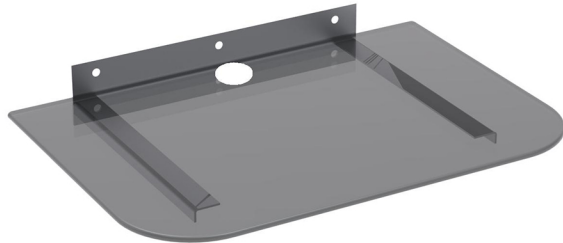

## DVD / RECEIVER SHELF

**SH 07D**

- Size: 340x240
- Thickness: 5mm
- Capacity: 10 Kgs
- Tempered Glass
- Cable Management