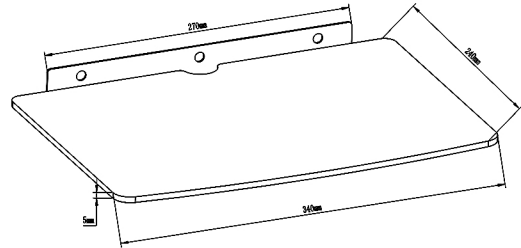

## DVD / RECEIVER SHELF

**SH 07D**

- Size: 340x240
- Thickness: 5mm
- Capacity: 10 Kgs
- Tempered Glass
- Cable Management